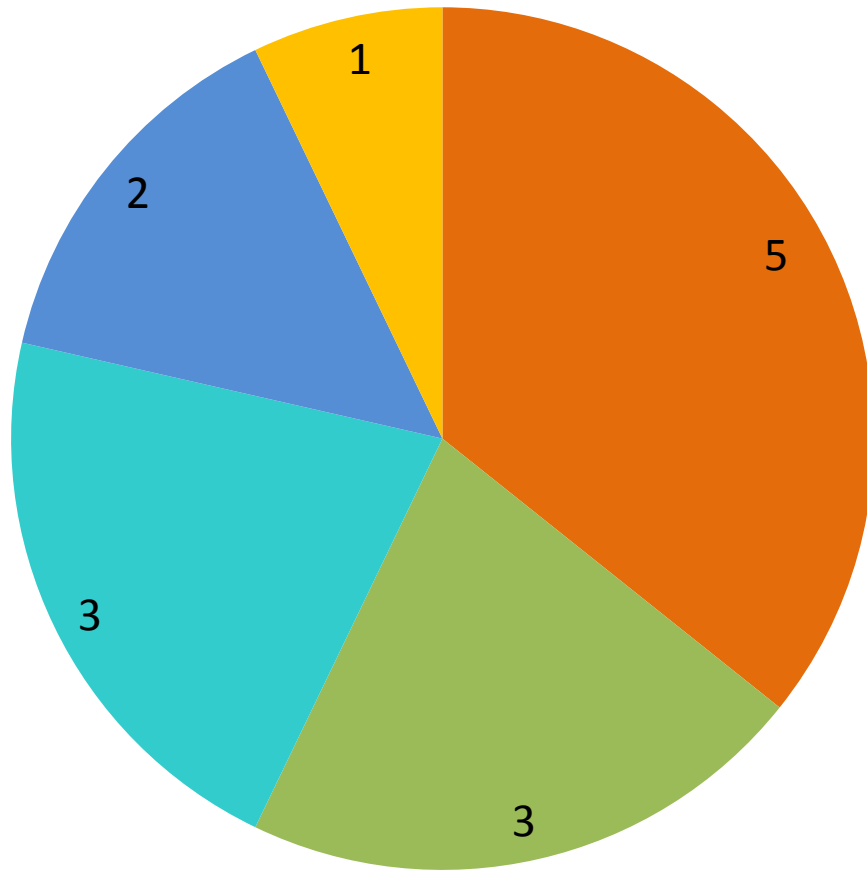

All Somerville Motor Vehicle Crashes by Mode

Severe Injuries

Spatial Trends

2013-2015

Spatial Trends

2013-2015

Somerville Bike-Involved Crashes 2013-2015

Figure 2 Crash Types
Source: City of Cambridge

- Angle
- Left Hook
- Dooring
- Right Hook
- Sideswipe
- Rear End
- Head On
- Other/Unknown

Cambridge Bike Crash Breakdown

Severe Cyclist Injuries 2013-2015

- Dooring
- Left Cross
- Right Hook
- Angle
- Rear End