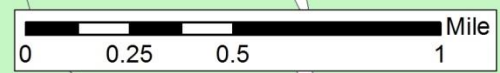

All Somerville Motor Vehicle Crashes by Mode

Severe Injuries

Spatial Trends

2013-2015

Spatial Trends

2013-2015

Somerville Bike-Involved Crashes 2013-2015

Figure 2 Crash Types
Source: City of Cambridge

- Angle
- Left Hook
- Dooring
- Right Hook
- Sideswipe
- Rear End
- Head On
- Other/Unknown

Cambridge Bike Crash Breakdown

Severe Cyclist Injuries 2013-2015

- Dooring
- Left Cross
- Right Hook
- Angle
- Rear End