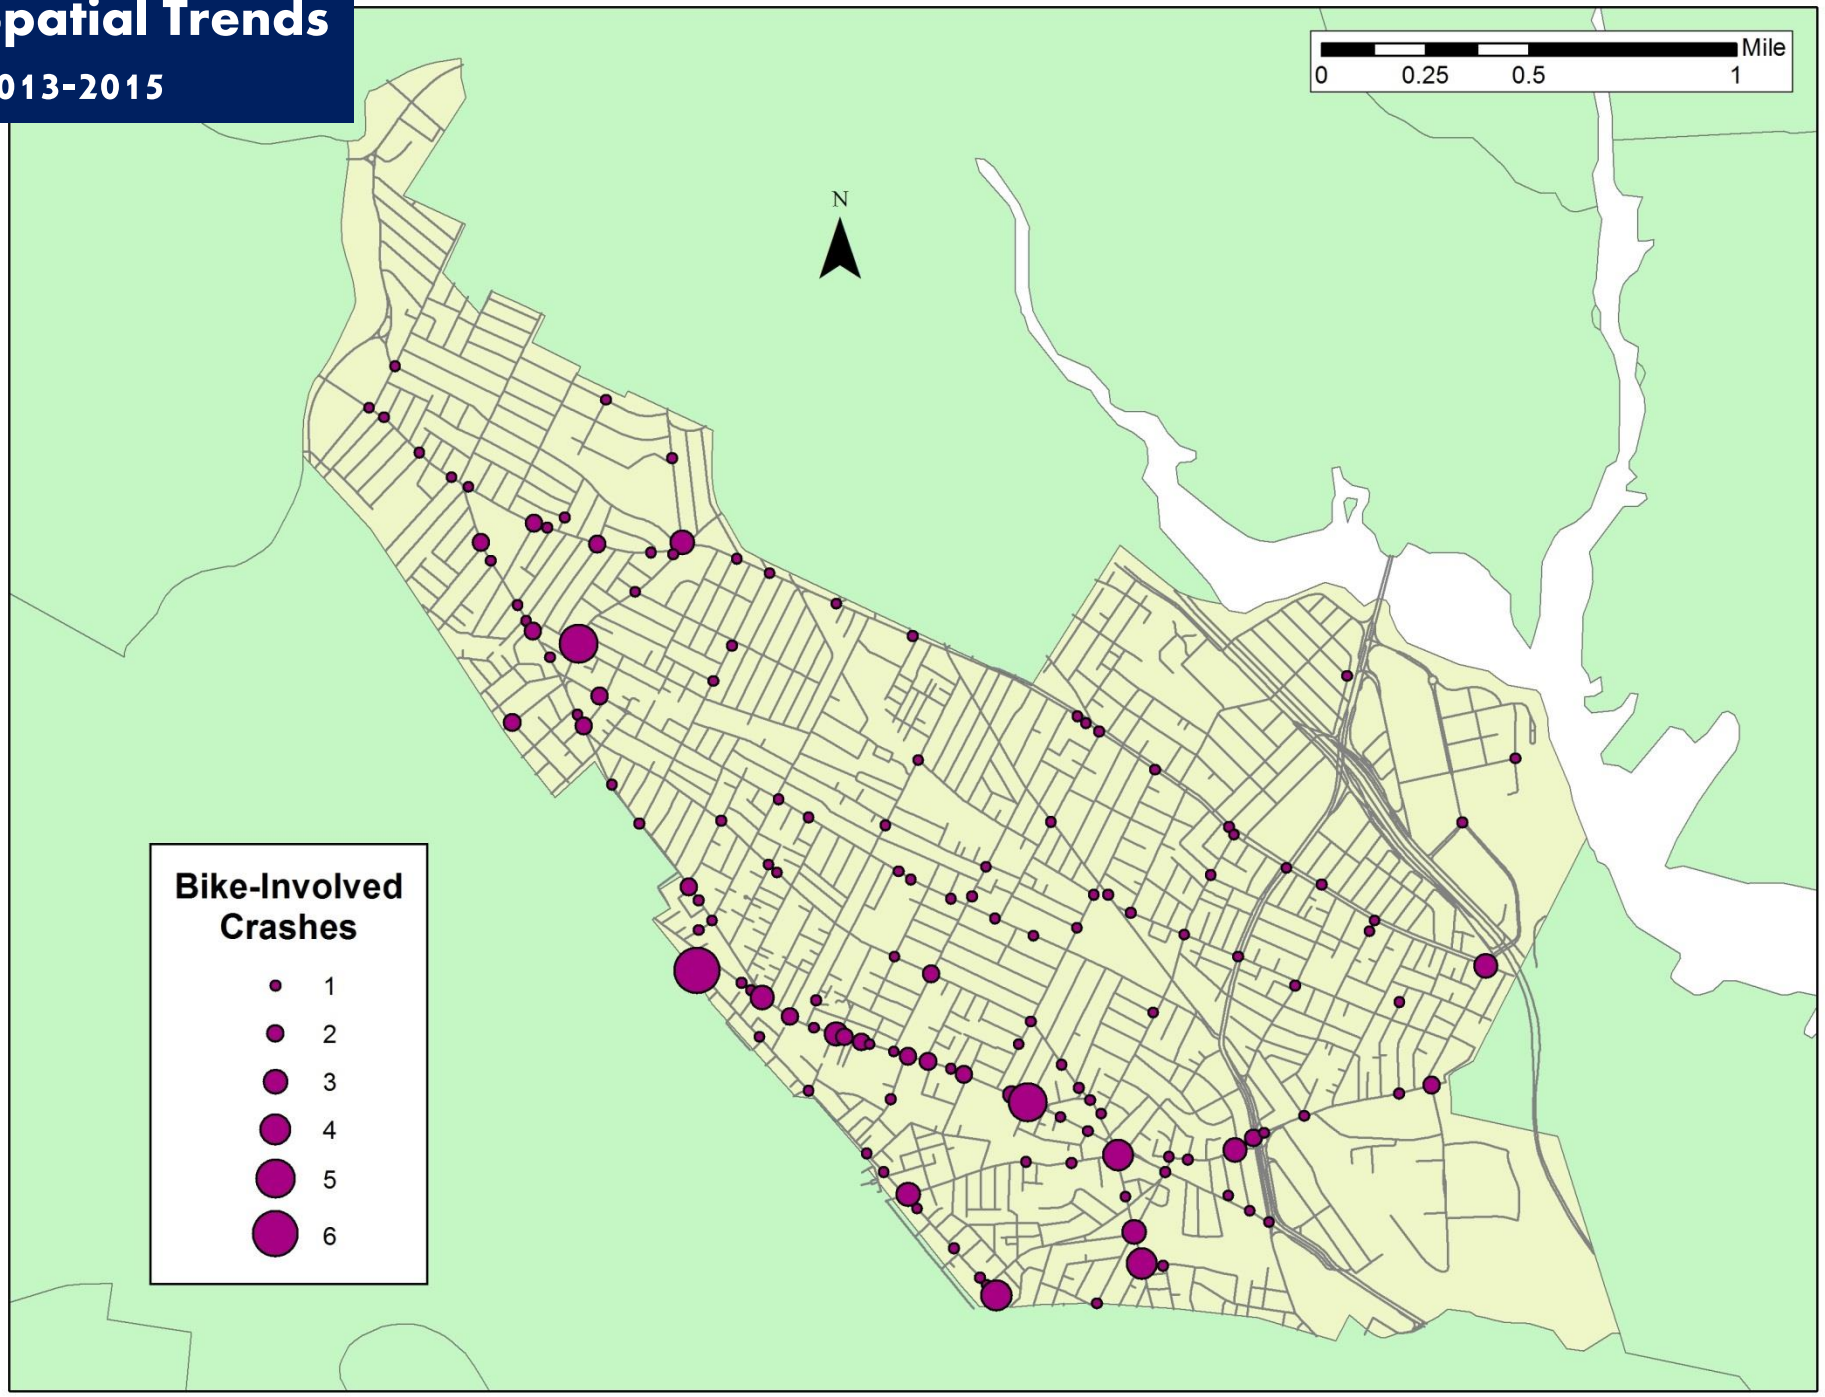

All Somerville Motor Vehicle Crashes by Mode

Severe Injuries

Spatial Trends

2013-2015

Spatial Trends

2013-2015

Somerville Bike-Involved Crashes 2013-2015

Figure 2 Crash Types

Source: City of Cambridge

- Angle
- Left Hook
- Dooring
- Right Hook
- Sideswipe
- Rear End
- Head On
- Other/Unknown

Cambridge Bike Crash Breakdown

Severe Cyclist Injuries 2013-2015

- Dooring
- Left Cross
- Right Hook
- Angle
- Rear End