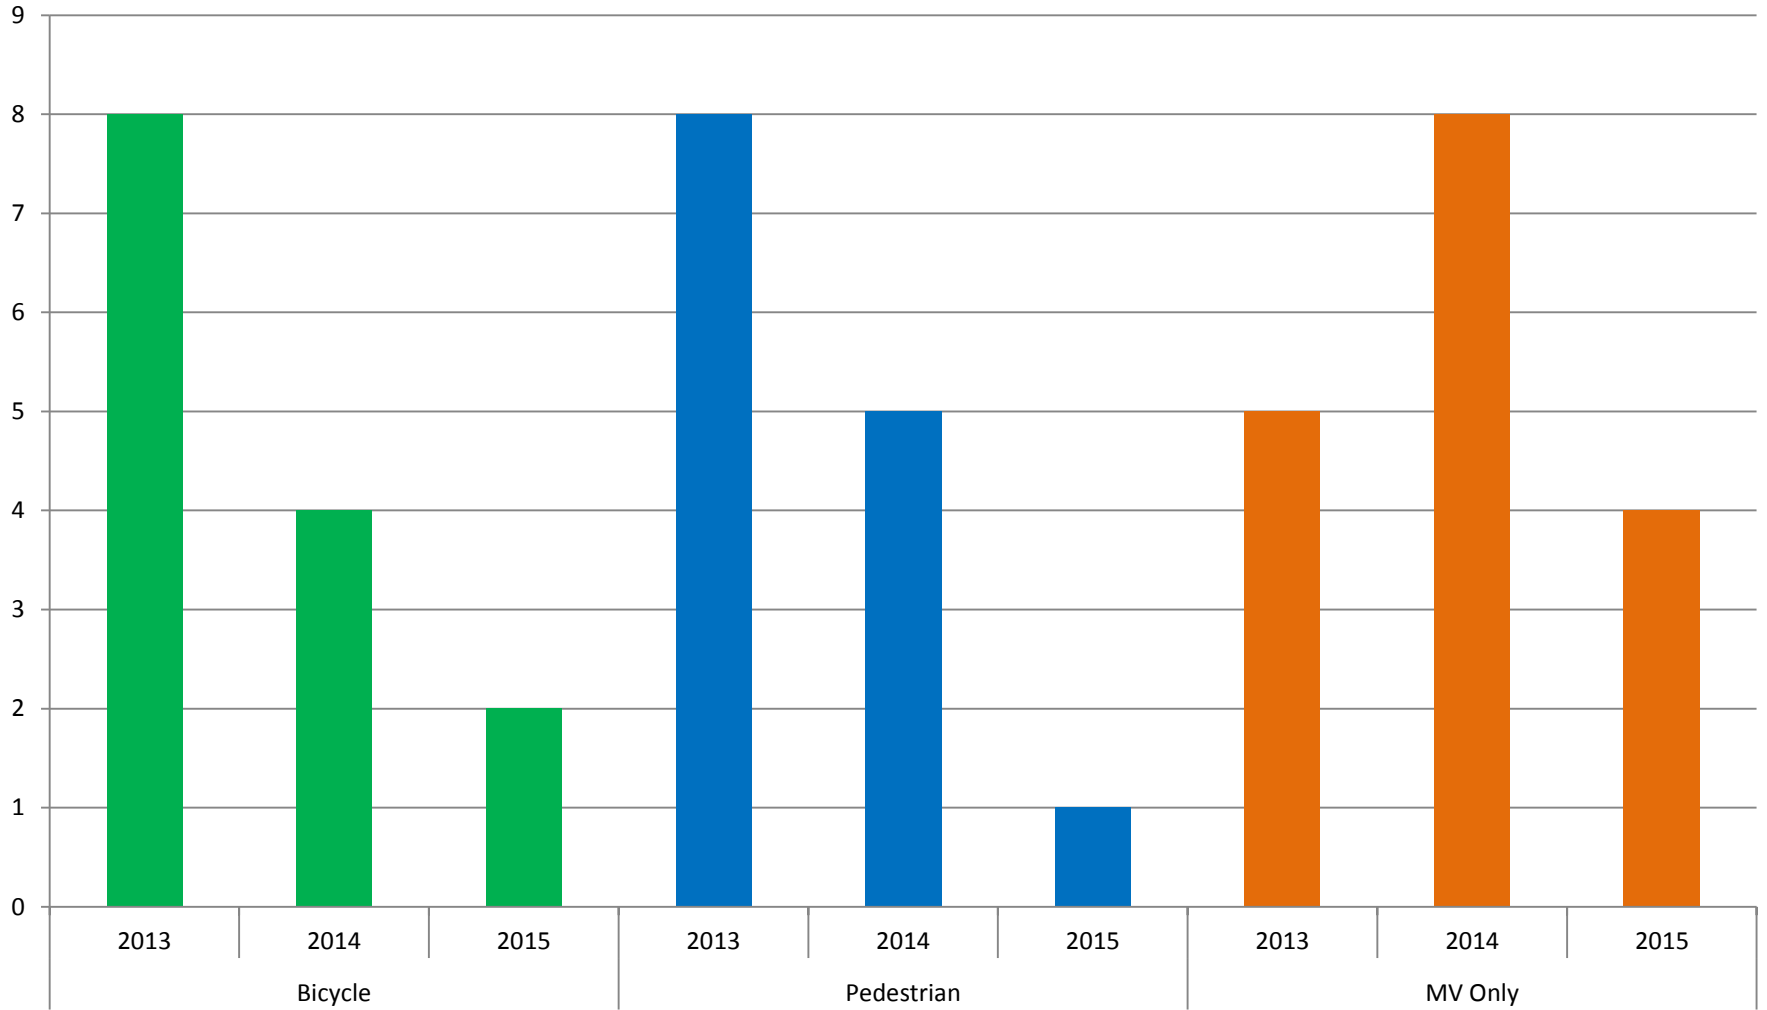

All Somerville Motor Vehicle Crashes by Mode

Severe Injuries

Spatial Trends

2013-2015

Spatial Trends

2013-2015

Somerville Bike-Involved Crashes 2013-2015

Figure 2 Crash Types

Source: City of Cambridge

- Angle
- Left Hook
- Dooring
- Right Hook
- Sideswipe
- Rear End
- Head On
- Other/Unknown

Cambridge Bike Crash Breakdown

Severe Cyclist Injuries 2013-2015

- Dooring
- Left Cross
- Right Hook
- Angle
- Rear End