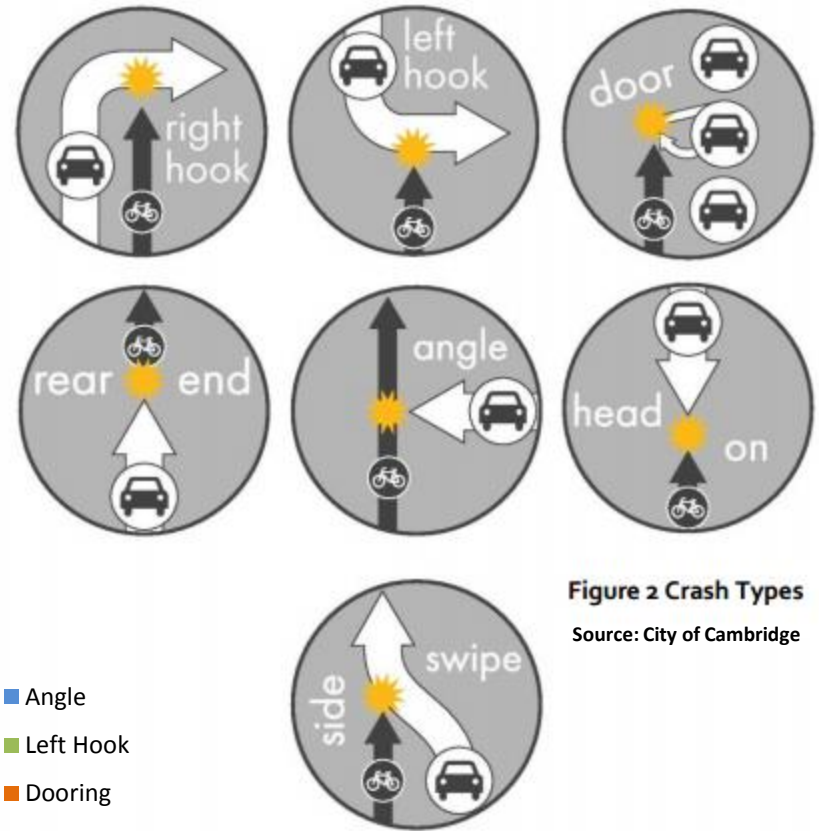

All Somerville Motor Vehicle Crashes by Mode

Severe Injuries

Spatial Trends

2013-2015

Spatial Trends

2013-2015

Somerville Bike-Involved Crashes 2013-2015

Figure 2 Crash Types

Source: City of Cambridge

- Angle
- Left Hook
- Dooring
- Right Hook
- Sideswipe
- Rear End
- Head On
- Other/Unknown

Cambridge Bike Crash Breakdown

Severe Cyclist Injuries 2013-2015

- Dooring
- Left Cross
- Right Hook
- Angle
- Rear End