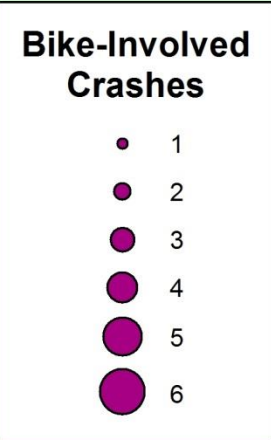

All Somerville Motor Vehicle Crashes by Mode

Severe Injuries

Spatial Trends

2013-2015

Spatial Trends

2013-2015

Somerville Bike-Involved Crashes 2013-2015

Figure 2 Crash Types
Source: City of Cambridge

- Angle
- Left Hook
- Dooring
- Right Hook
- Sideswipe
- Rear End
- Head On
- Other/Unknown

Cambridge Bike Crash Breakdown

Severe Cyclist Injuries 2013-2015

- Dooring
- Left Cross
- Right Hook
- Angle
- Rear End