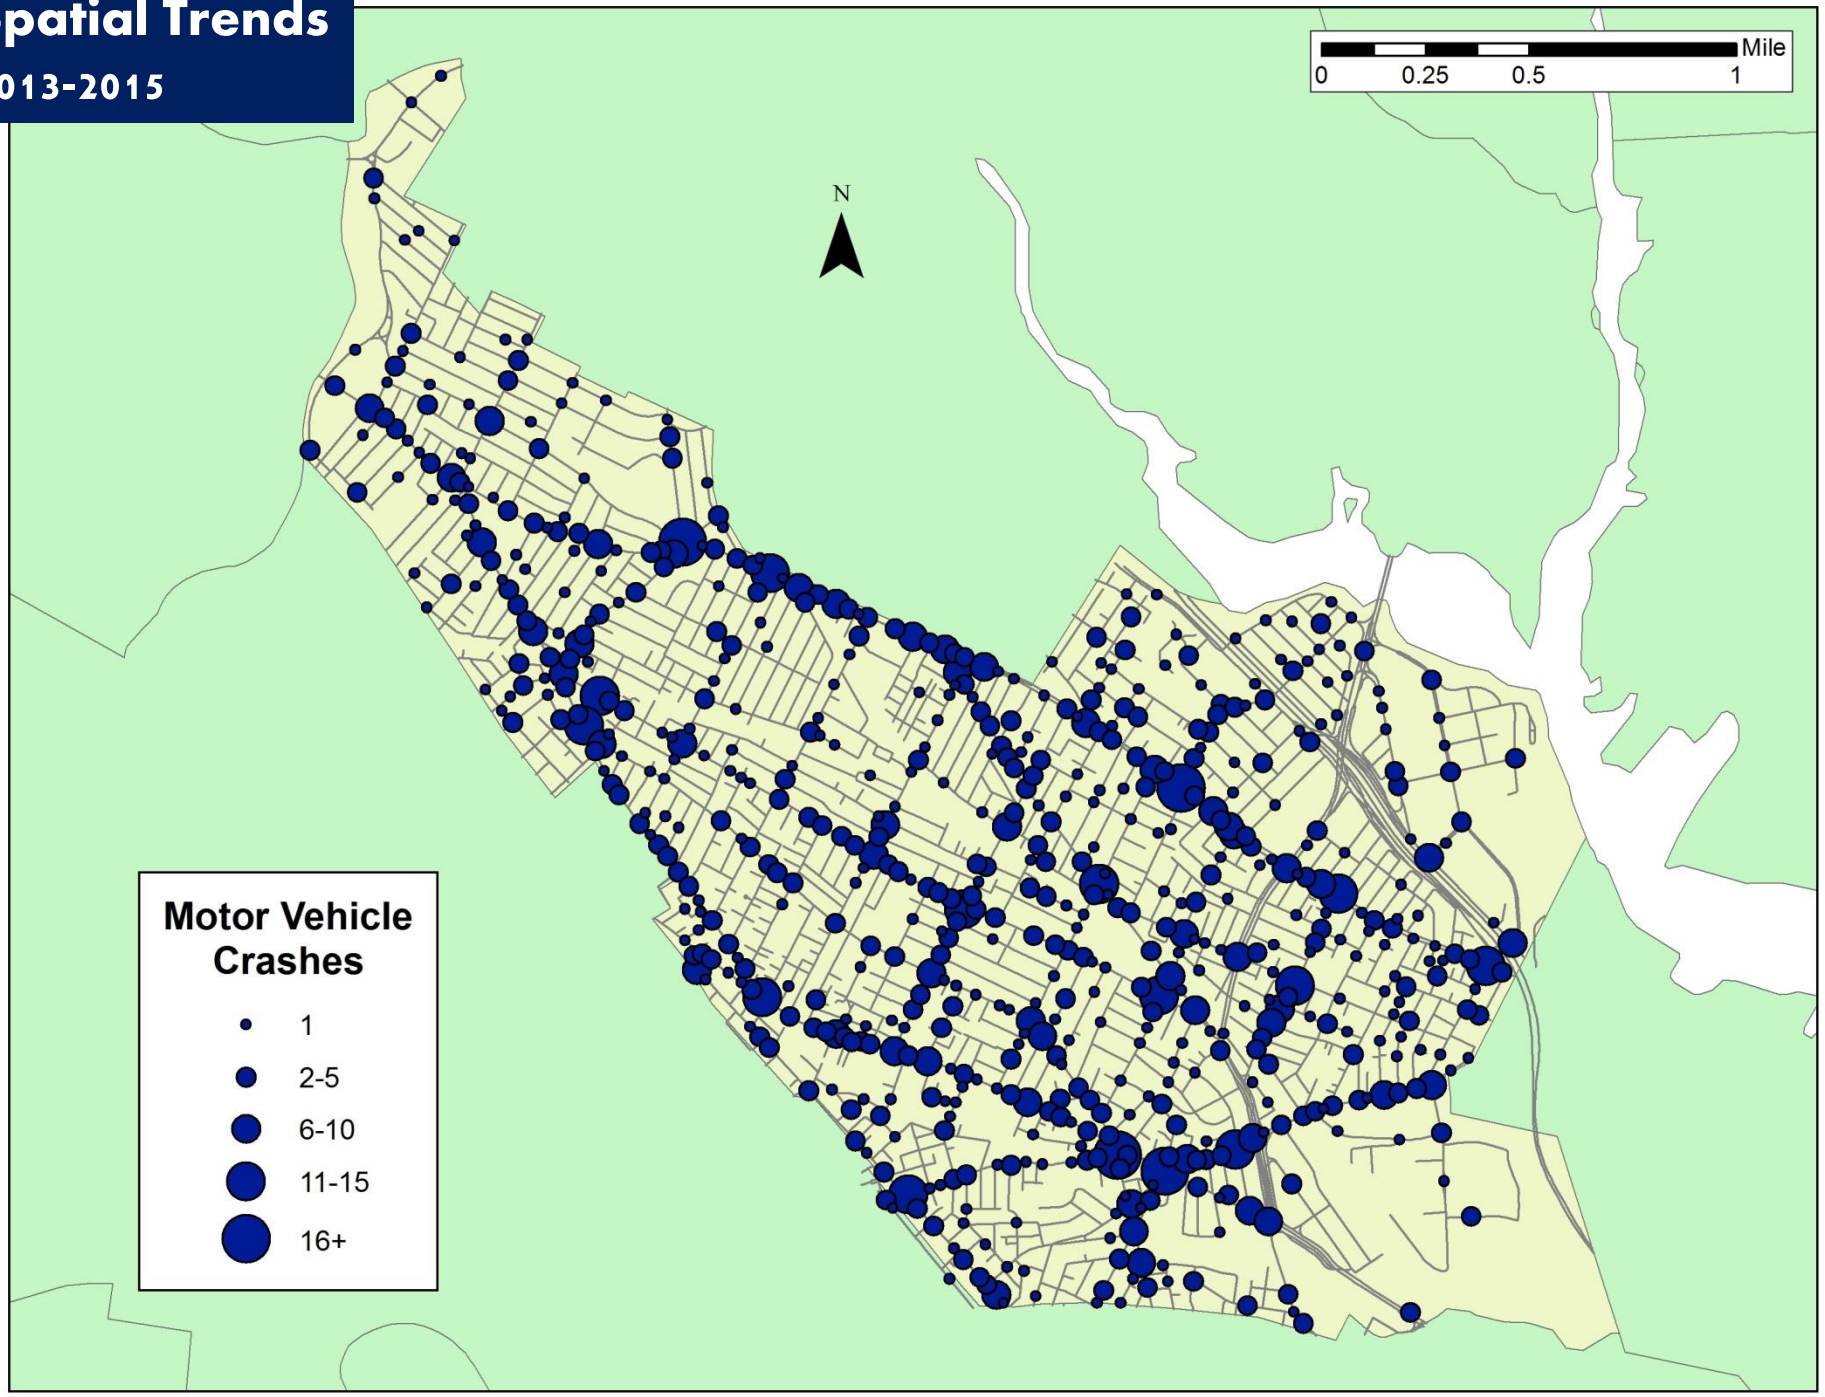

All Somerville Motor Vehicle Crashes by Mode

Severe Injuries

Spatial Trends

2013-2015

Spatial Trends

2013-2015

Somerville Bike-Involved Crashes 2013-2015

Figure 2 Crash Types
Source: City of Cambridge

- Angle
- Left Hook
- Dooring
- Right Hook
- Sideswipe
- Rear End
- Head On
- Other/Unknown

Cambridge Bike Crash Breakdown

Severe Cyclist Injuries 2013-2015

- Dooring
- Left Cross
- Right Hook
- Angle
- Rear End