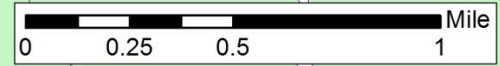

All Somerville Motor Vehicle Crashes by Mode

Severe Injuries

Spatial Trends

2013-2015

Spatial Trends

2013-2015

Somerville Bike-Involved Crashes 2013-2015

Figure 2 Crash Types

Source: City of Cambridge

- Angle
- Left Hook
- Dooring
- Right Hook
- Sideswipe
- Rear End
- Head On
- Other/Unknown

Cambridge Bike Crash Breakdown

Severe Cyclist Injuries 2013-2015

- Dooring
- Left Cross
- Right Hook
- Angle
- Rear End