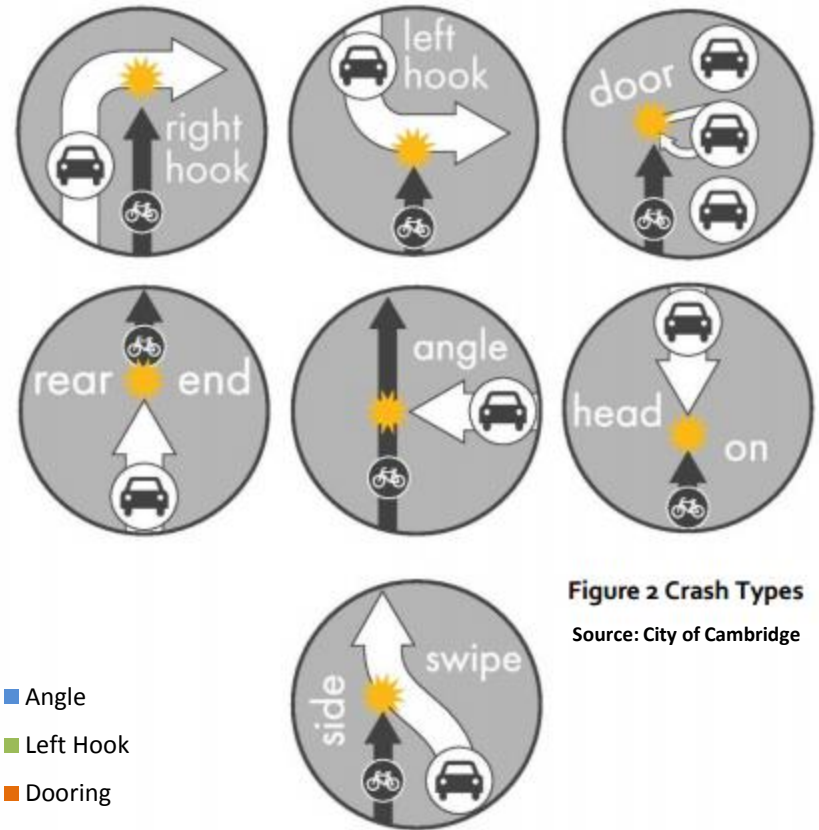

All Somerville Motor Vehicle Crashes by Mode

Severe Injuries

Spatial Trends

2013-2015

Spatial Trends

2013-2015

Somerville Bike-Involved Crashes 2013-2015

Figure 2 Crash Types
Source: City of Cambridge

- Angle
- Left Hook
- Dooring
- Right Hook
- Sideswipe
- Rear End
- Head On
- Other/Unknown

Cambridge Bike Crash Breakdown

Severe Cyclist Injuries 2013-2015

- Dooring
- Left Cross
- Right Hook
- Angle
- Rear End