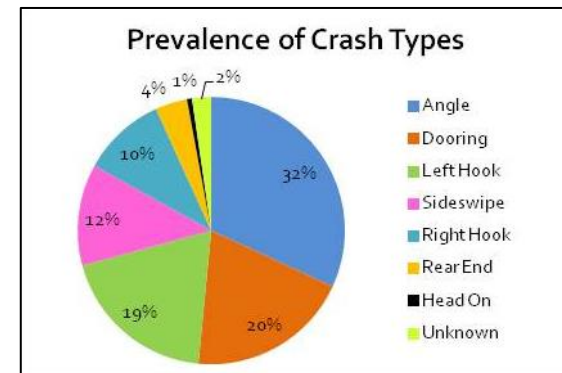

All Somerville Motor Vehicle Crashes by Mode

Severe Injuries

Spatial Trends

2013-2015

Spatial Trends

2013-2015

Somerville Bike-Involved Crashes 2013-2015

Figure 2 Crash Types

Source: City of Cambridge

- Angle
- Left Hook
- Dooring
- Right Hook
- Sideswipe
- Rear End
- Head On
- Other/Unknown

Cambridge Bike Crash Breakdown

Severe Cyclist Injuries 2013-2015

- Dooring
- Left Cross
- Right Hook
- Angle
- Rear End