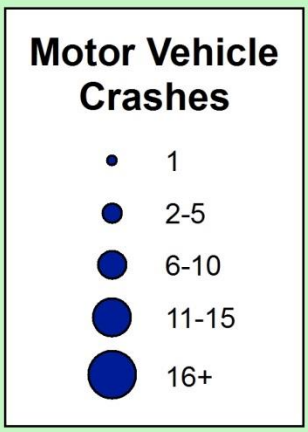

All Somerville Motor Vehicle Crashes by Mode

Severe Injuries

Spatial Trends

2013-2015

Spatial Trends

2013-2015

Somerville Bike-Involved Crashes 2013-2015

Figure 2 Crash Types

Source: City of Cambridge

- Angle
- Left Hook
- Dooring
- Right Hook
- Sideswipe
- Rear End
- Head On
- Other/Unknown

Cambridge Bike Crash Breakdown

Severe Cyclist Injuries 2013-2015

- Dooring
- Left Cross
- Right Hook
- Angle
- Rear End