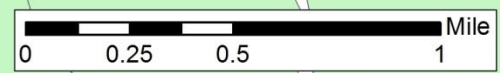

All Somerville Motor Vehicle Crashes by Mode

Severe Injuries

Spatial Trends

2013-2015

Spatial Trends

2013-2015

Somerville Bike-Involved Crashes 2013-2015

Figure 2 Crash Types

Source: City of Cambridge

- Angle
- Left Hook
- Dooring
- Right Hook
- Sideswipe
- Rear End
- Head On
- Other/Unknown

Cambridge Bike Crash Breakdown

Severe Cyclist Injuries 2013-2015

- Dooring
- Left Cross
- Right Hook
- Angle
- Rear End