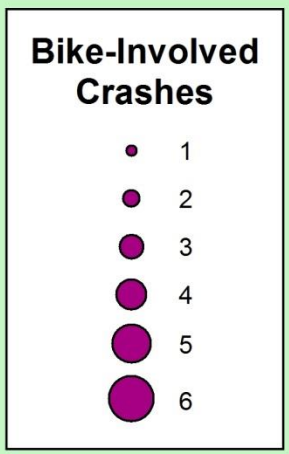

All Somerville Motor Vehicle Crashes by Mode

Severe Injuries

Spatial Trends

2013-2015

Spatial Trends

2013-2015

Somerville Bike-Involved Crashes 2013-2015

Figure 2 Crash Types

Source: City of Cambridge

- Angle
- Left Hook
- Dooring
- Right Hook
- Sideswipe
- Rear End
- Head On
- Other/Unknown

Cambridge Bike Crash Breakdown

Severe Cyclist Injuries 2013-2015

- Dooring
- Left Cross
- Right Hook
- Angle
- Rear End