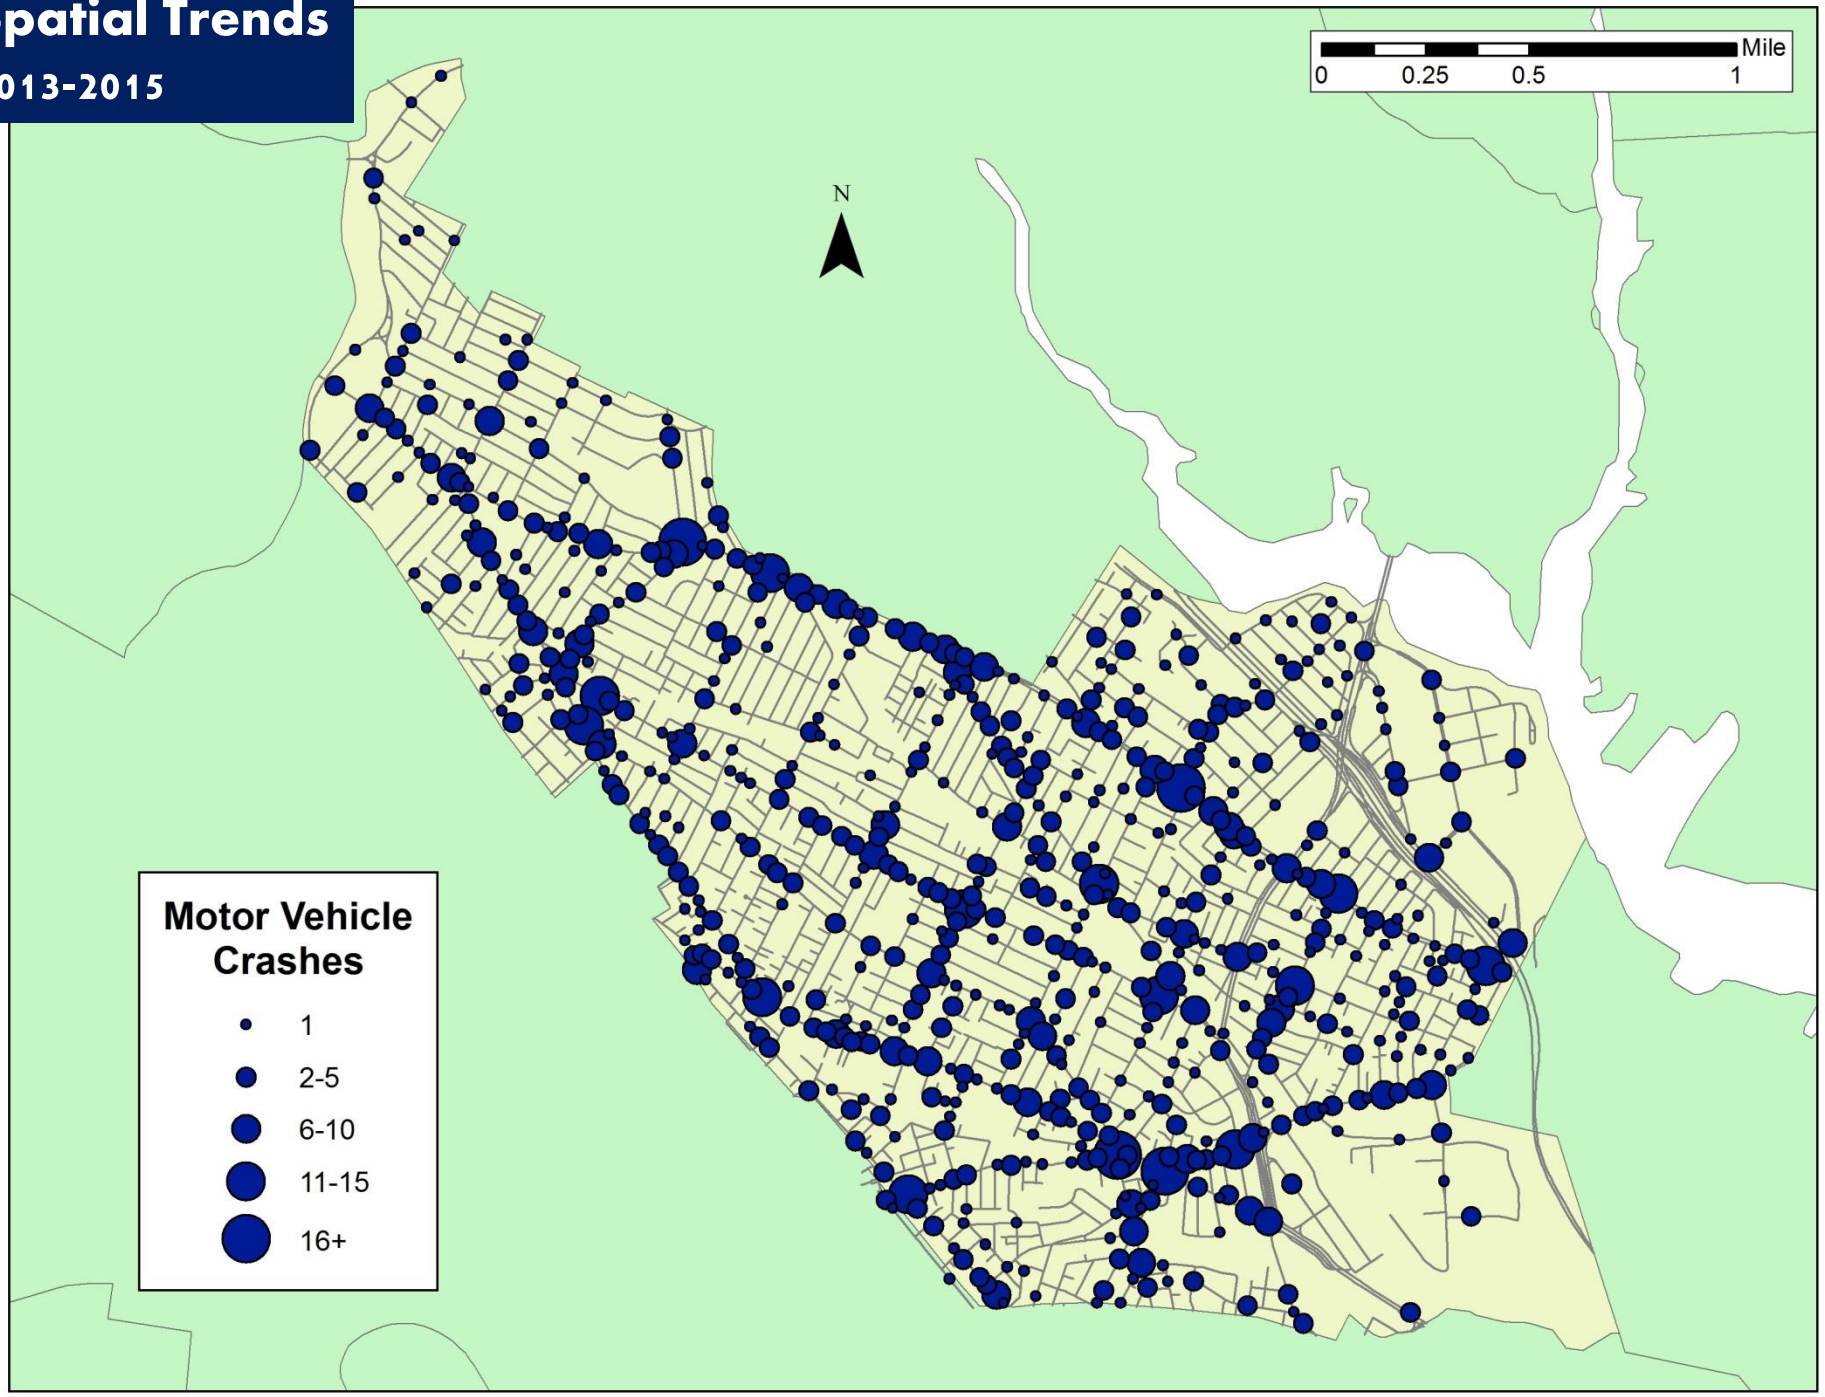

All Somerville Motor Vehicle Crashes by Mode

Severe Injuries

Spatial Trends

2013-2015

Spatial Trends

2013-2015

Somerville Bike-Involved Crashes 2013-2015

Figure 2 Crash Types

Source: City of Cambridge

- Angle
- Left Hook
- Dooring
- Right Hook
- Sideswipe
- Rear End
- Head On
- Other/Unknown

Cambridge Bike Crash Breakdown

Severe Cyclist Injuries 2013-2015

- Dooring
- Left Cross
- Right Hook
- Angle
- Rear End