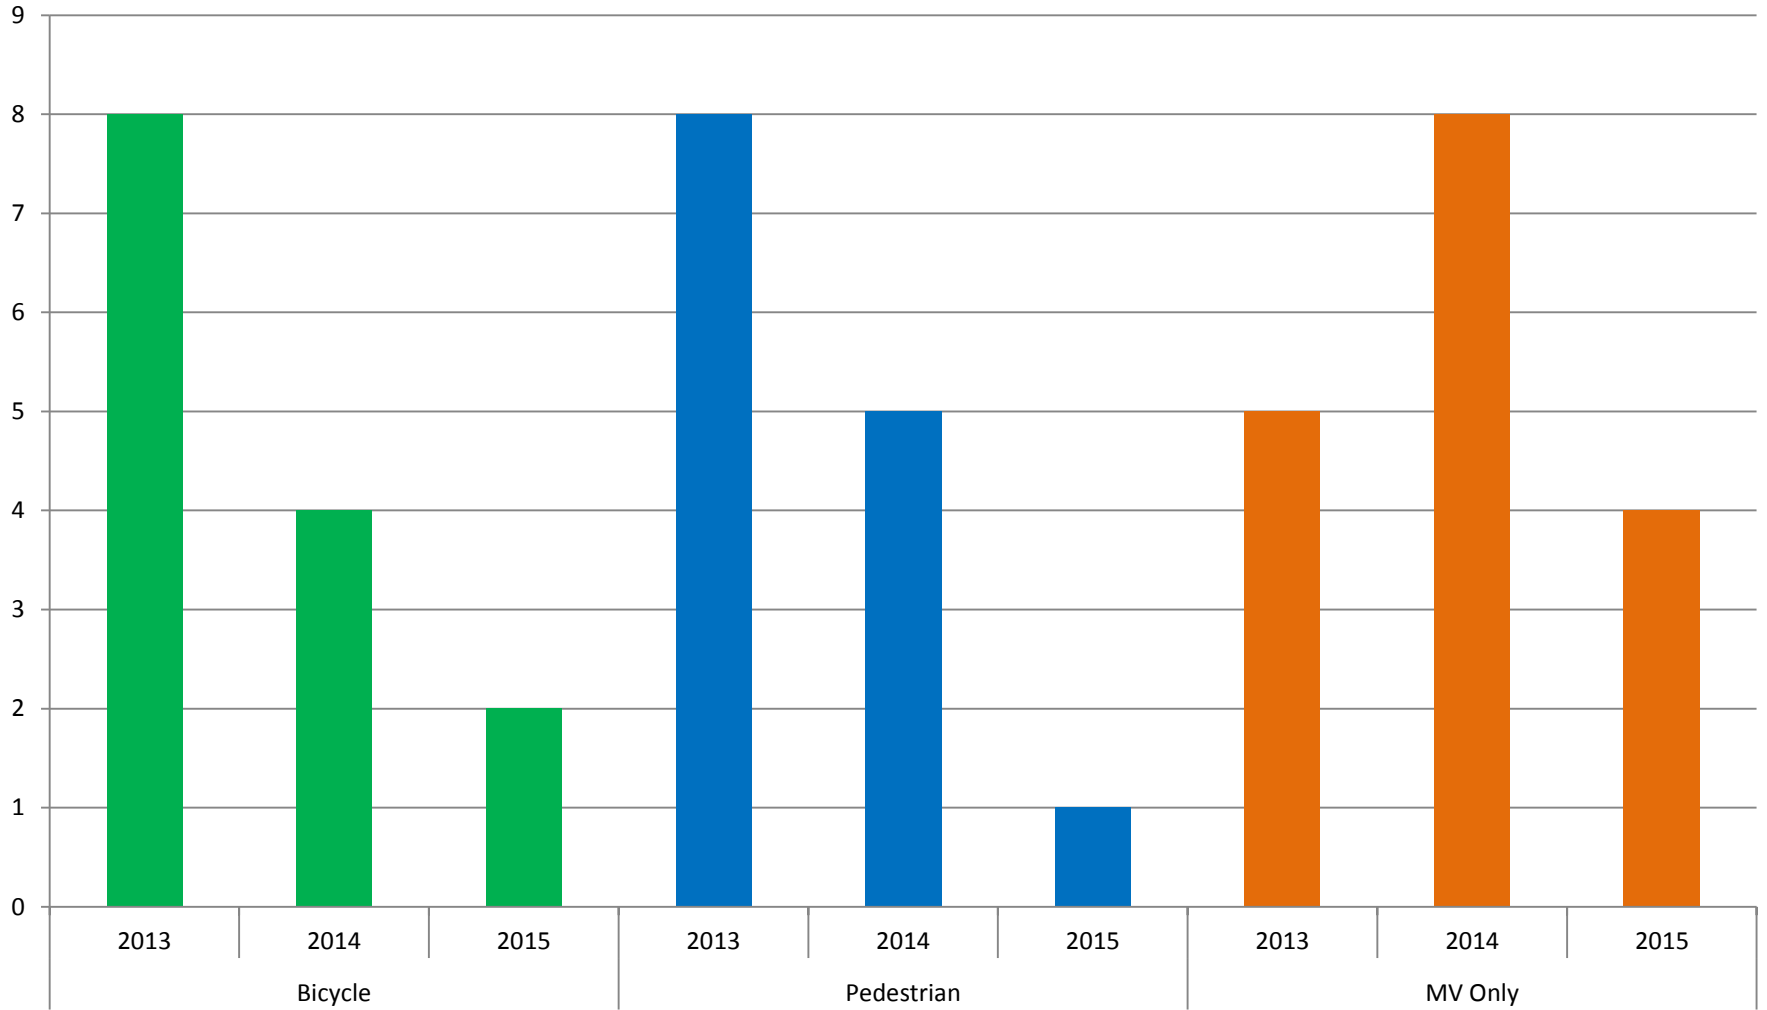

All Somerville Motor Vehicle Crashes by Mode

Severe Injuries

Spatial Trends

2013-2015

Spatial Trends

2013-2015

Somerville Bike-Involved Crashes 2013-2015

Figure 2 Crash Types
Source: City of Cambridge

- Angle
- Left Hook
- Dooring
- Right Hook
- Sideswipe
- Rear End
- Head On
- Other/Unknown

Cambridge Bike Crash Breakdown

Severe Cyclist Injuries 2013-2015

- Dooring
- Left Cross
- Right Hook
- Angle
- Rear End