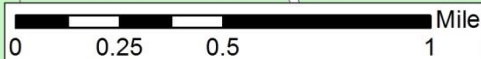

All Somerville Motor Vehicle Crashes by Mode

Severe Injuries

Spatial Trends

2013-2015

Spatial Trends

2013-2015

Somerville Bike-Involved Crashes 2013-2015

Figure 2 Crash Types
Source: City of Cambridge

- Angle
- Left Hook
- Dooring
- Right Hook
- Sideswipe
- Rear End
- Head On
- Other/Unknown

Cambridge Bike Crash Breakdown

Severe Cyclist Injuries 2013-2015

- Dooring
- Left Cross
- Right Hook
- Angle
- Rear End