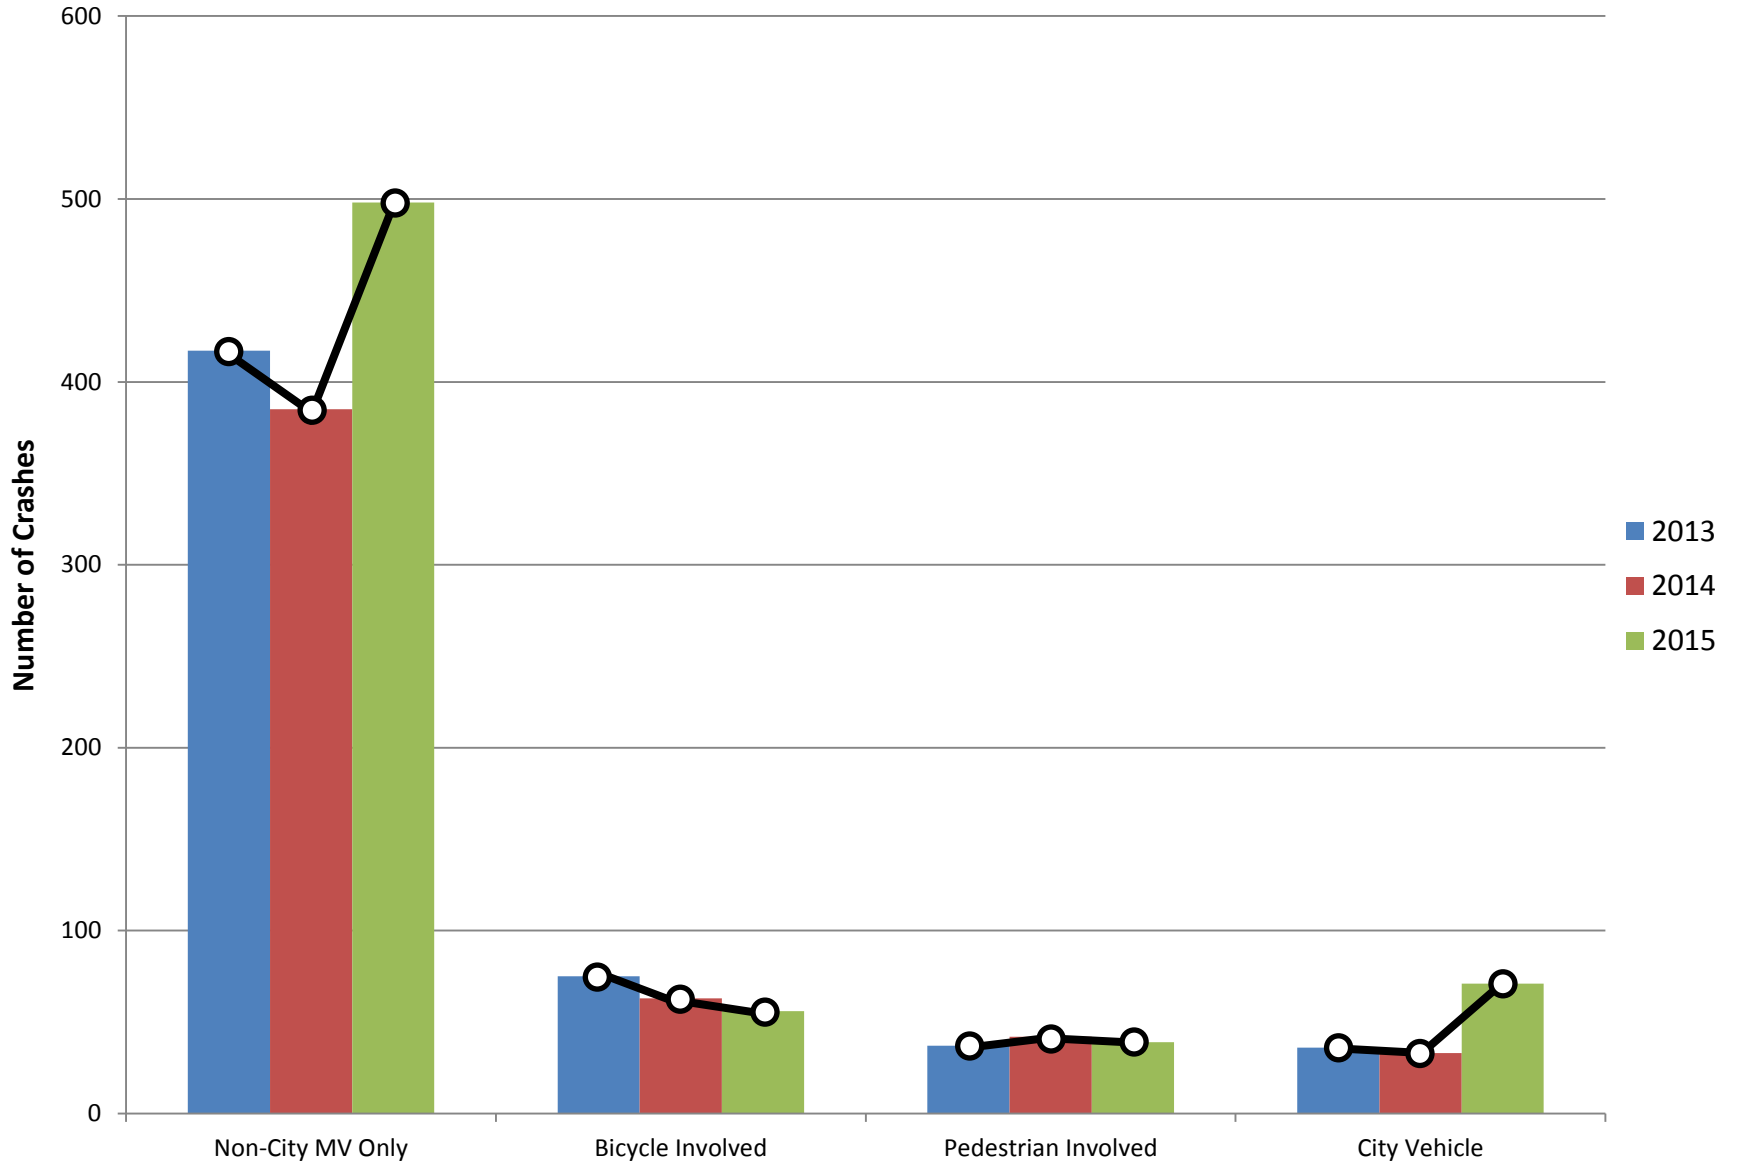

All Somerville Motor Vehicle Crashes by Mode

Severe Injuries

Spatial Trends

2013-2015

Spatial Trends

2013-2015

Somerville Bike-Involved Crashes 2013-2015

Figure 2 Crash Types
Source: City of Cambridge

- Angle
- Left Hook
- Dooring
- Right Hook
- Sideswipe
- Rear End
- Head On
- Other/Unknown

Cambridge Bike Crash Breakdown

Severe Cyclist Injuries 2013-2015

- Dooring
- Left Cross
- Right Hook
- Angle
- Rear End