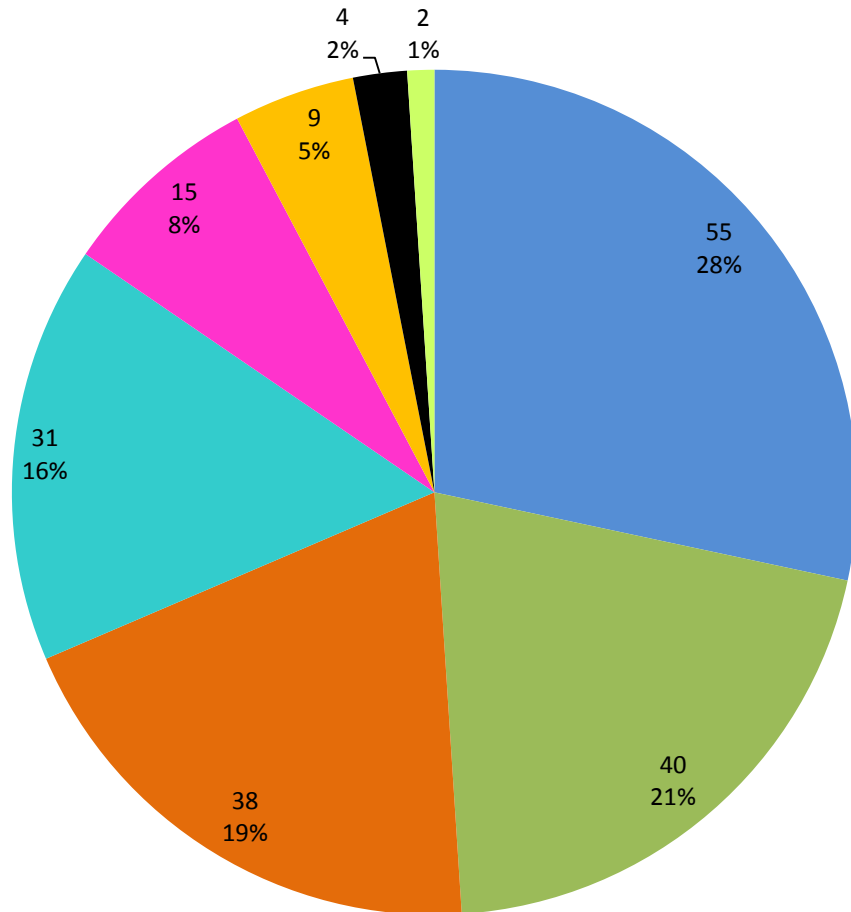

All Somerville Motor Vehicle Crashes by Mode

Severe Injuries

Spatial Trends

2013-2015

Spatial Trends

2013-2015

Somerville Bike-Involved Crashes 2013-2015

Figure 2 Crash Types
Source: City of Cambridge

- Angle
- Left Hook
- Dooring
- Right Hook
- Sideswipe
- Rear End
- Head On
- Other/Unknown

Cambridge Bike Crash Breakdown

Severe Cyclist Injuries 2013-2015

- Dooring
- Left Cross
- Right Hook
- Angle
- Rear End