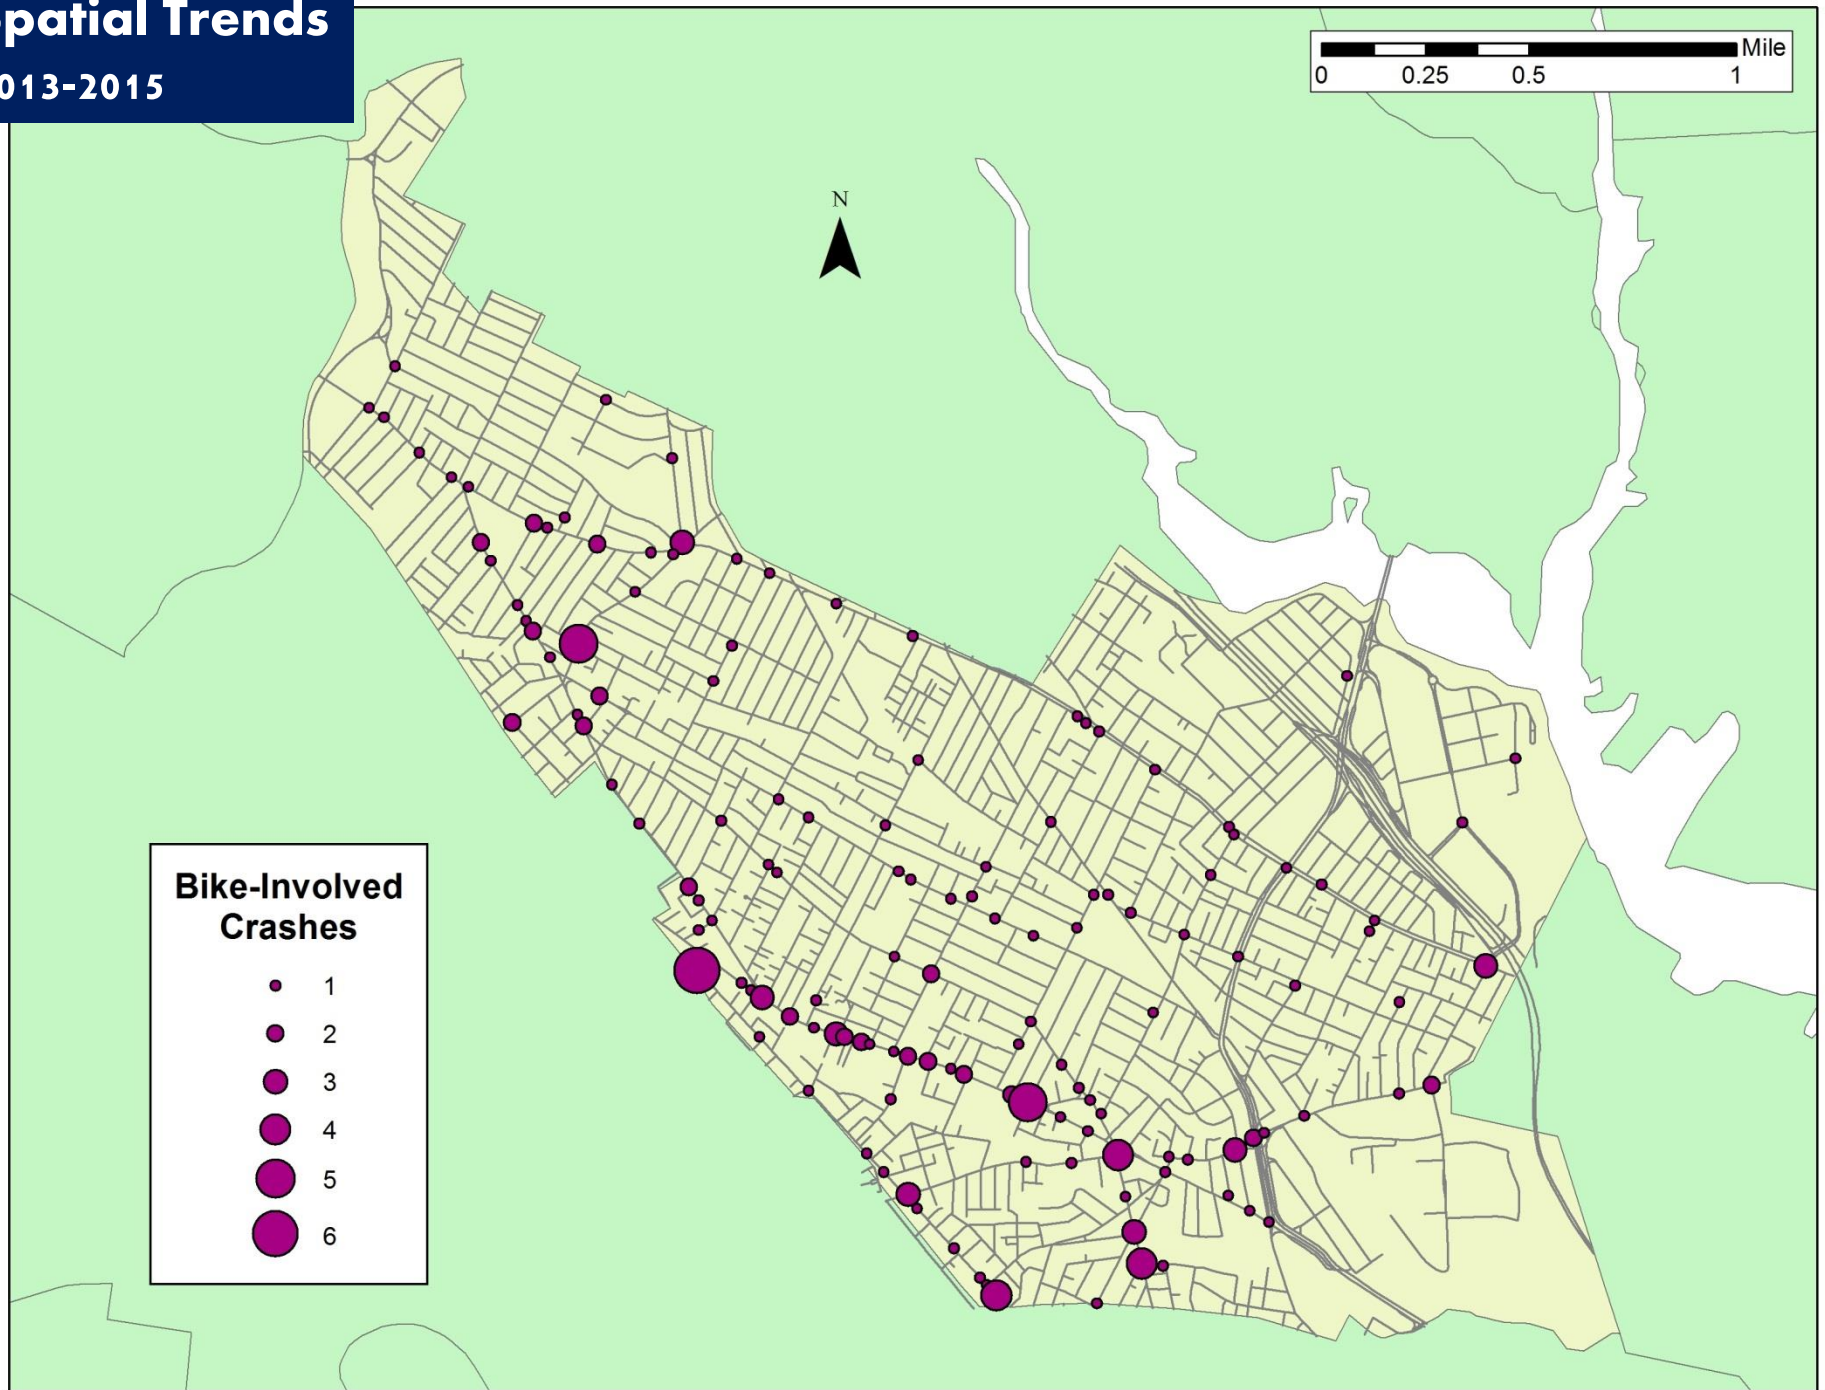

All Somerville Motor Vehicle Crashes by Mode

Severe Injuries

Spatial Trends

2013-2015

Spatial Trends

2013-2015

Somerville Bike-Involved Crashes 2013-2015

Figure 2 Crash Types
Source: City of Cambridge

- Angle
- Left Hook
- Dooring
- Right Hook
- Sideswipe
- Rear End
- Head On
- Other/Unknown

Cambridge Bike Crash Breakdown

Severe Cyclist Injuries 2013-2015

- Dooring
- Left Cross
- Right Hook
- Angle
- Rear End