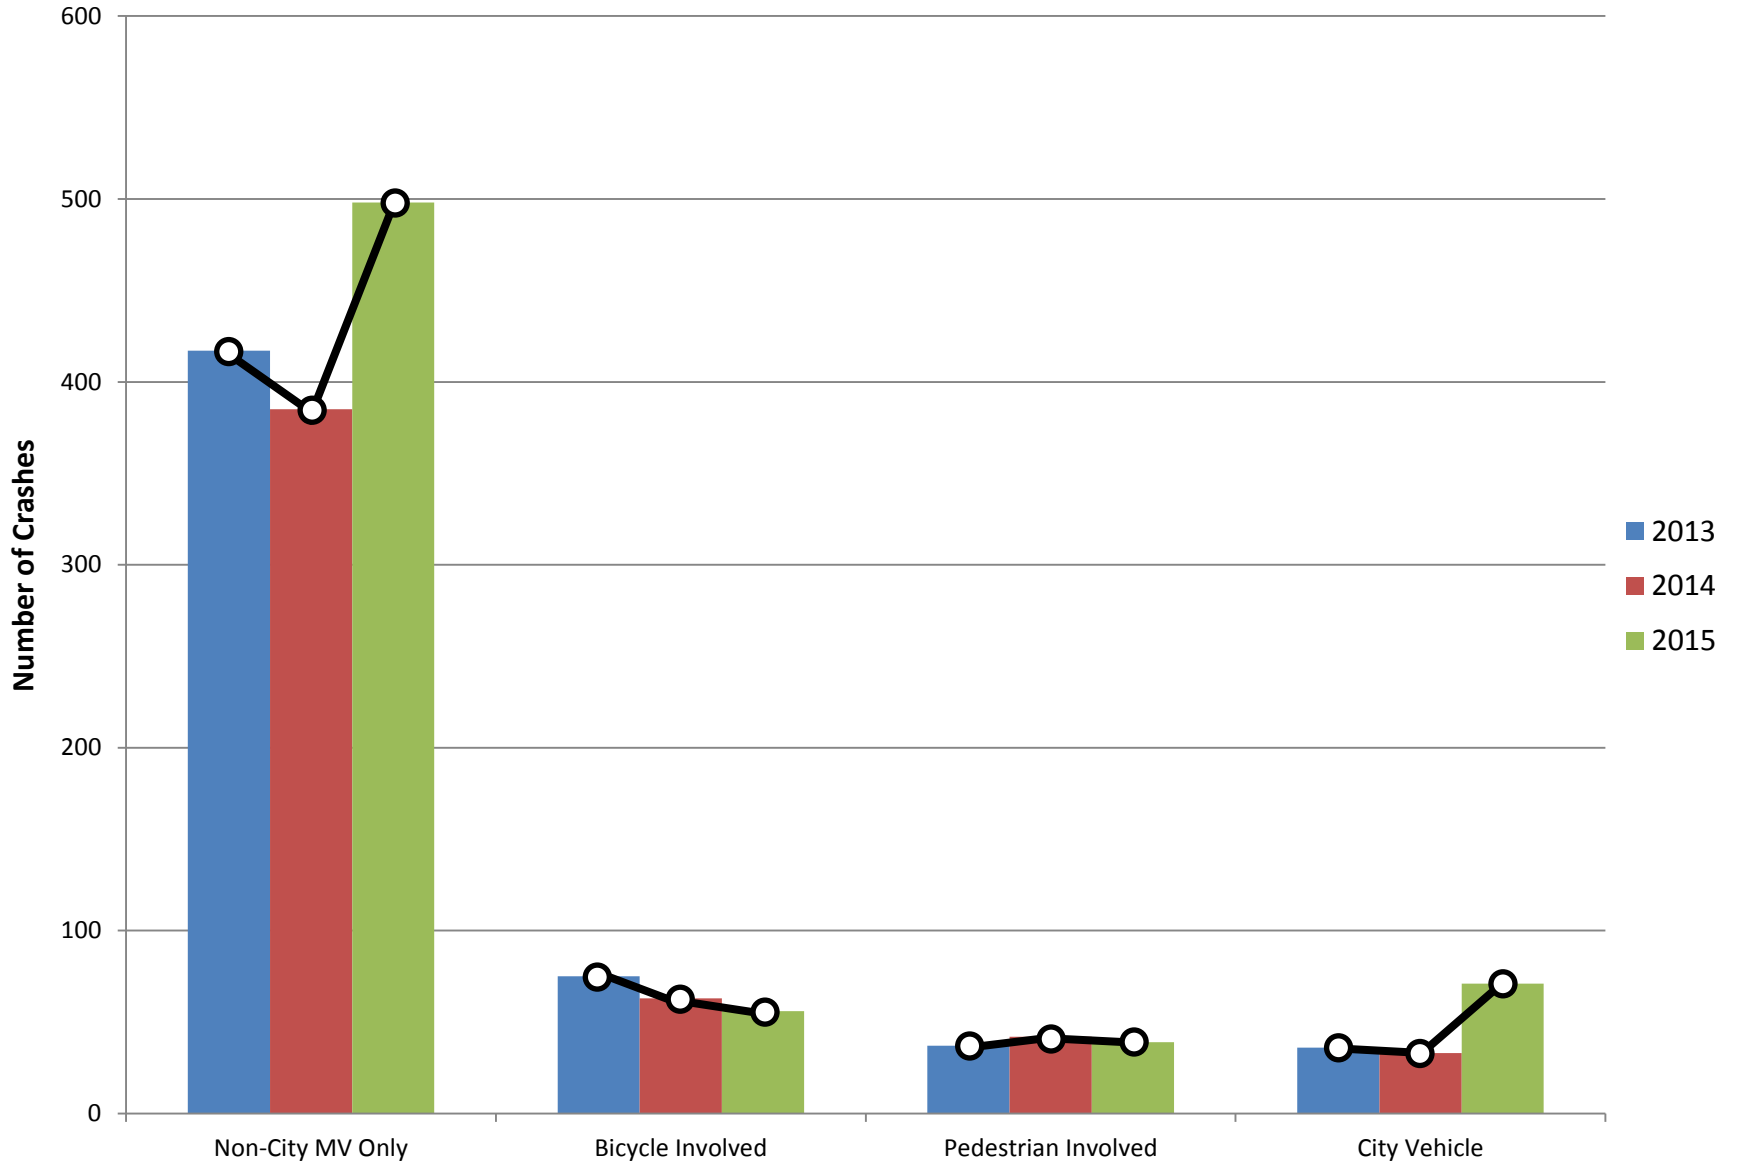

All Somerville Motor Vehicle Crashes by Mode

Severe Injuries

Spatial Trends

2013-2015

Spatial Trends

2013-2015

Somerville Bike-Involved Crashes 2013-2015

Figure 2 Crash Types

Source: City of Cambridge

- Angle
- Left Hook
- Dooring
- Right Hook
- Sideswipe
- Rear End
- Head On
- Other/Unknown

Cambridge Bike Crash Breakdown

Severe Cyclist Injuries 2013-2015

- Dooring
- Left Cross
- Right Hook
- Angle
- Rear End