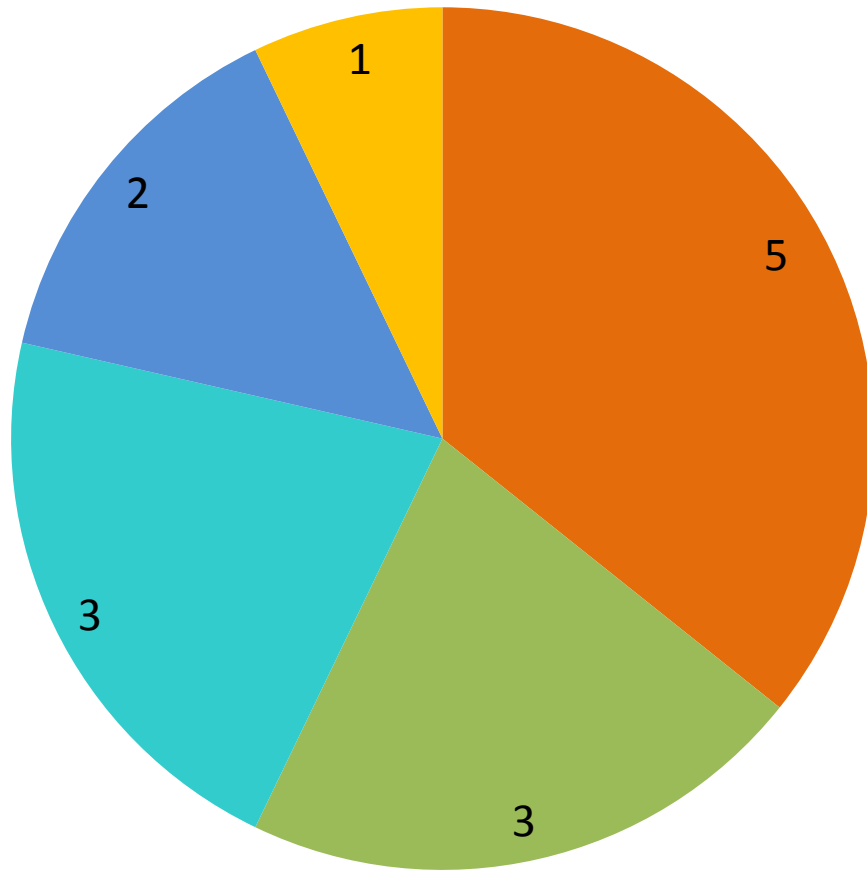

All Somerville Motor Vehicle Crashes by Mode

Severe Injuries

Spatial Trends

2013-2015

Spatial Trends

2013-2015

Somerville Bike-Involved Crashes 2013-2015

Figure 2 Crash Types

Source: City of Cambridge

- Angle
- Left Hook
- Dooring
- Right Hook
- Sideswipe
- Rear End
- Head On
- Other/Unknown

Cambridge Bike Crash Breakdown

Severe Cyclist Injuries 2013-2015

- Dooring
- Left Cross
- Right Hook
- Angle
- Rear End