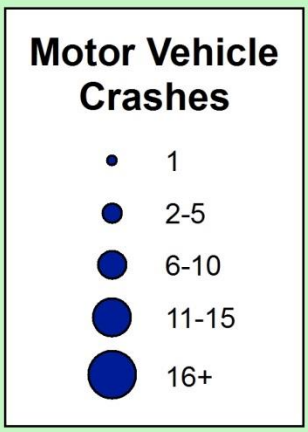

All Somerville Motor Vehicle Crashes by Mode

Severe Injuries

Spatial Trends

2013-2015

Spatial Trends

2013-2015

Somerville Bike-Involved Crashes 2013-2015

Figure 2 Crash Types
Source: City of Cambridge

- Angle
- Left Hook
- Dooring
- Right Hook
- Sideswipe
- Rear End
- Head On
- Other/Unknown

Cambridge Bike Crash Breakdown

Severe Cyclist Injuries 2013-2015

- Dooring
- Left Cross
- Right Hook
- Angle
- Rear End