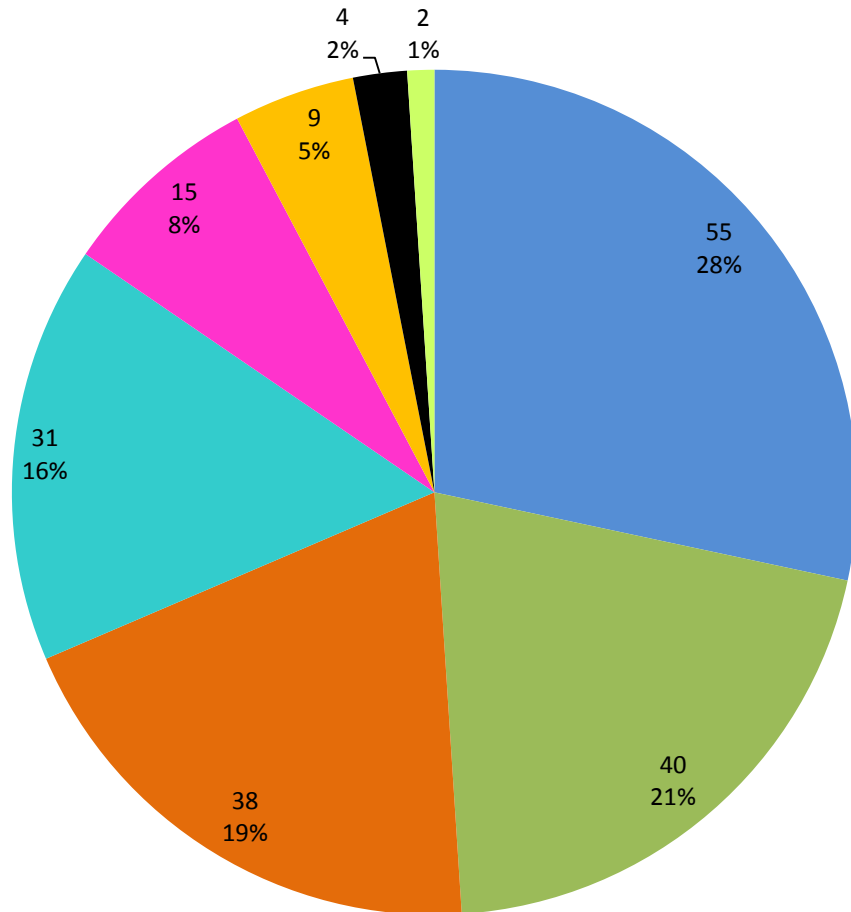

All Somerville Motor Vehicle Crashes by Mode

Severe Injuries

Spatial Trends

2013-2015

Spatial Trends

2013-2015

Somerville Bike-Involved Crashes 2013-2015

Figure 2 Crash Types

Source: City of Cambridge

- Angle
- Left Hook
- Dooring
- Right Hook
- Sideswipe
- Rear End
- Head On
- Other/Unknown

Cambridge Bike Crash Breakdown

Severe Cyclist Injuries 2013-2015

- Dooring
- Left Cross
- Right Hook
- Angle
- Rear End