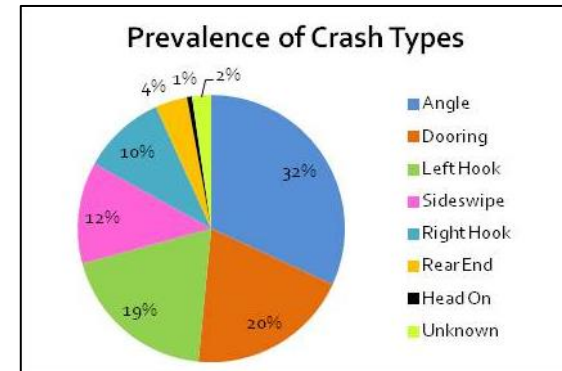

All Somerville Motor Vehicle Crashes by Mode

Severe Injuries

Spatial Trends

2013-2015

Spatial Trends

2013-2015

Somerville Bike-Involved Crashes 2013-2015

Figure 2 Crash Types
Source: City of Cambridge

- Angle
- Left Hook
- Dooring
- Right Hook
- Sideswipe
- Rear End
- Head On
- Other/Unknown

Cambridge Bike Crash Breakdown

Severe Cyclist Injuries 2013-2015

- Dooring
- Left Cross
- Right Hook
- Angle
- Rear End